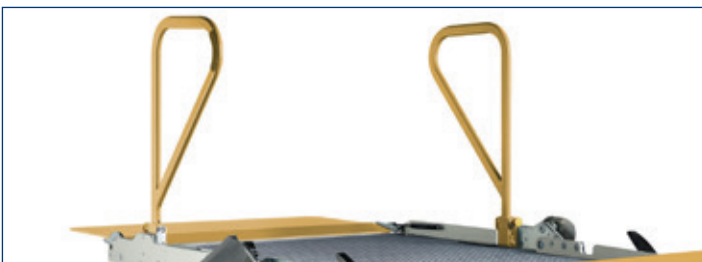

F3 HD OPTIONS

Internal control with cable.

2 functions radio control with case.

Toggle switch on handle bar.

Plug and play automatic door opener for vehicle's rear doors.

4 points safety belt kit with snap hook to anchor the wheelchair on tracks, both external and built-in. Over-centre buckle to adjust restraint.

Sitec 4 points retractable wheelchair system with fully integrated occupant restraint.

Safety Belt kit with retractor with pretensioner to restrain the disabled person on the wheelchair and/or the seat.

Floor inset tracking kit with 3.65 m bars and fitted with 8 terminals.

Safety gates.